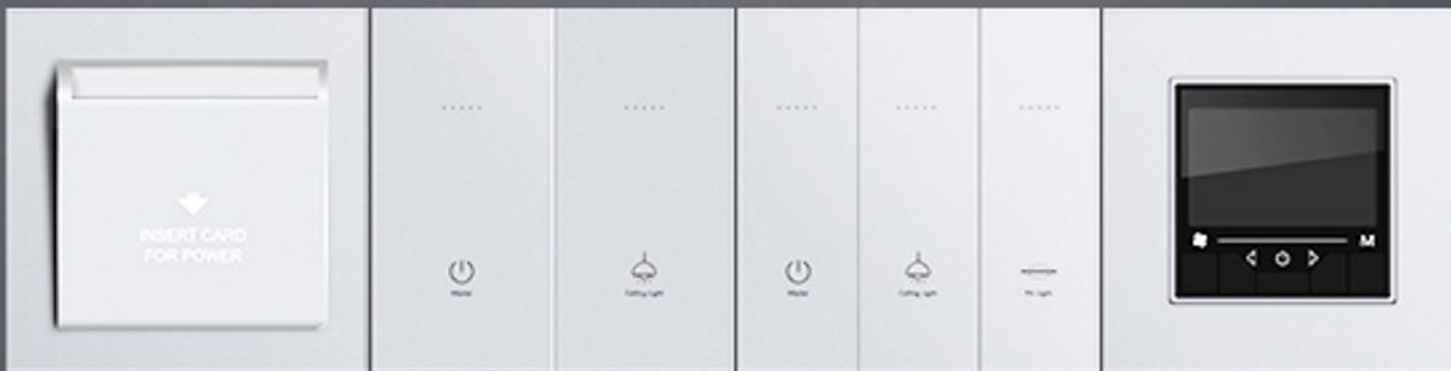

## Custom Scene

FAST AND CONVENIENT, ONE CLICK SWITCHING

KEPLER  
electronics

• white

• champagne gold

• grey

• black

• plastics

• aluminum alloy

1-button

2-button

3-button

footlight

2-connected panel

3-connected panel

4-connected panel