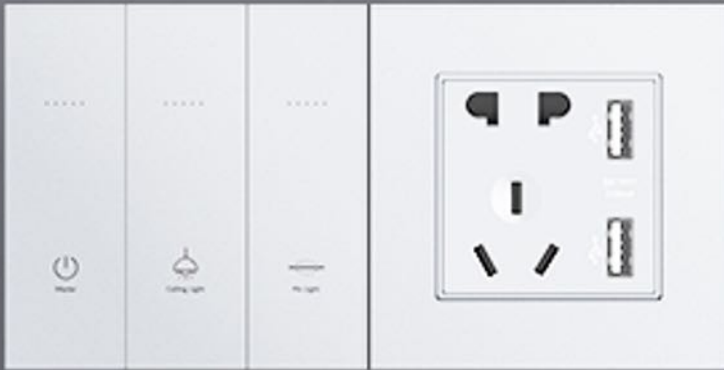

## Custom Scene

FAST AND CONVENIENT, ONE CLICK SWITCHING

KEPLER  
electronics

• white

• champagne gold

• grey

• black

• plastics

• aluminum alloy

1-button

2-button

3-button

footlight

2-connected panel

3-connected panel

4-connected panel