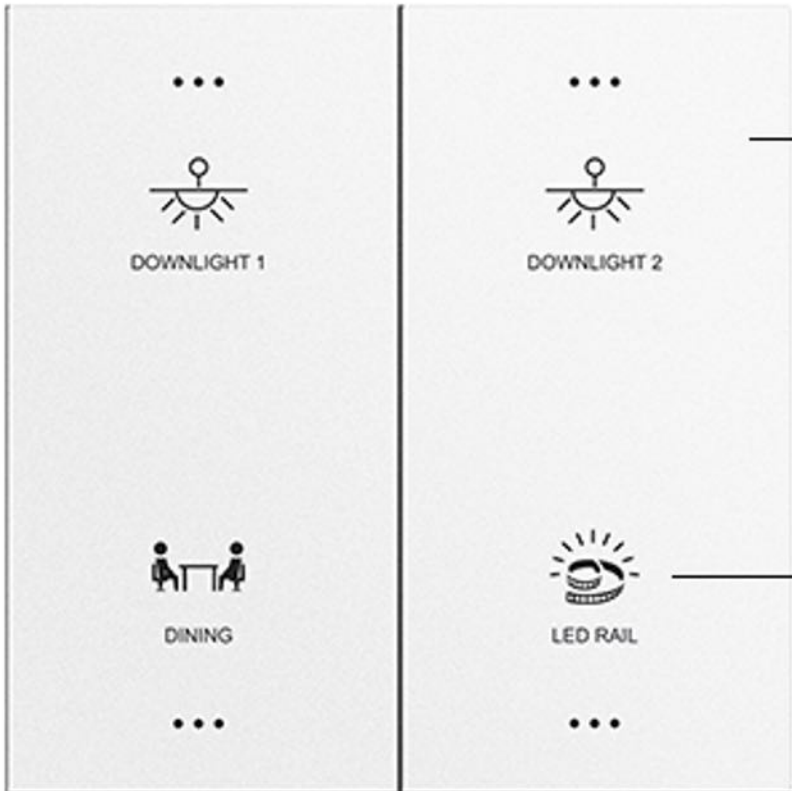

## Custom Scene

FAST AND CONVENIENT, ONE CLICK SWITCHING

KEPLER  
electronics

• white

• champagne gold

• grey

• black

• plastics

• aluminum alloy

1-button

2-button

3-button

footlight

2-connected panel

3-connected panel

4-connected panel

PRODUCT COLOR

black, white, grey,  
champagne gold

PANEL MATERIAL

metal, plastic

**Aluminum frosted**

Metal frosted material, simple, high-end, fire-resistant and high temperature resistant.

**Laser engraving technology**