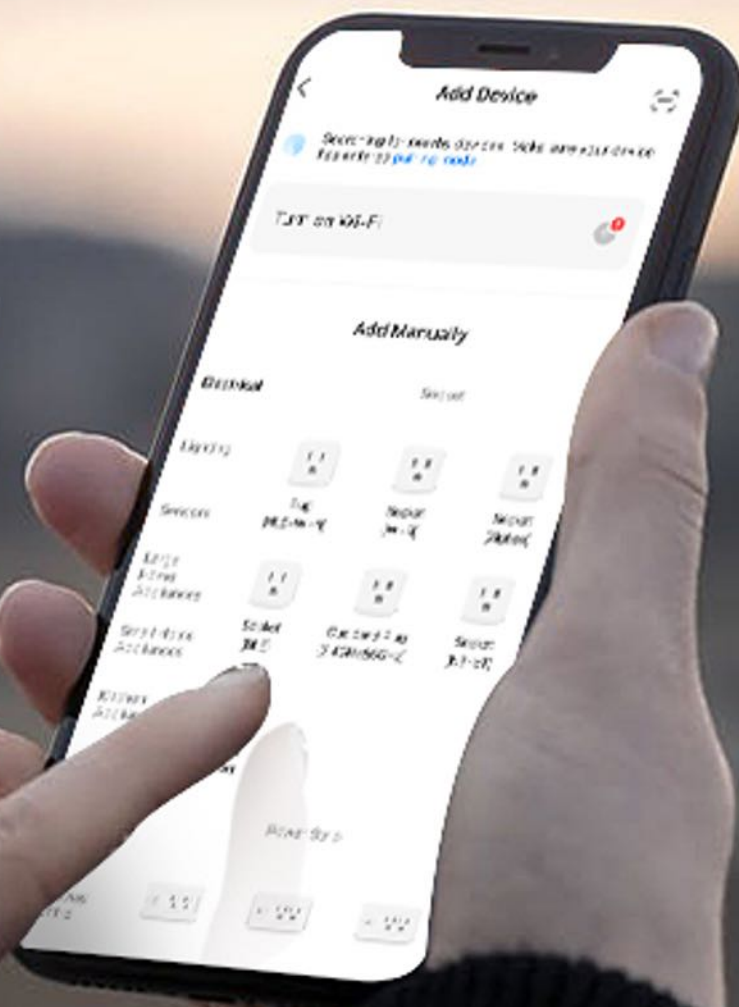

## Zigbee Smart Home

Full Compatibility with Philips Hue, Amazon Alexa, Google Assistant, Homey, Hubitat.....  
Intelligent lighting control

**KEPLER**  
electronics

# ONE-TOUCH SWITCH FOR CONVENIENCE

Quick response physical buttons for easy operation

**LOYTEC**  
COMPETENCE CENTER  
KEPLER ELECTRONICS

**KEPLER**  
electronics

**LOYTEC**  
COMPETENCE CENTER  
KEPLER ELECTRONICS

# ZigBee Smart Switch

Manage and control at any time

# SMART SPEAKER VOICE CONTROL

Switch off main light

The main light has been  
switched off for you

Gateway

+

Switch

+

Router